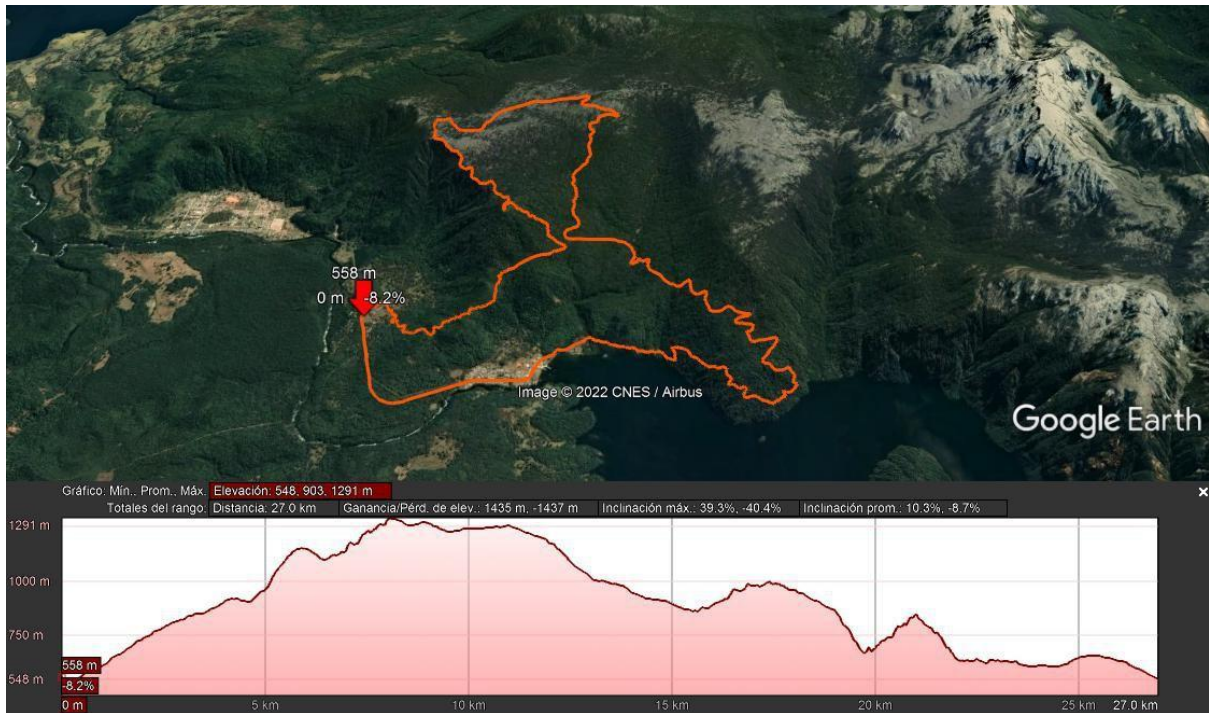

Rutas Huilo Huilo Outdoor Experience Trail Running

Trail Running 25k

Distancia: 25km / Ascenso: 1.450

Trail Running 10k

Distancia: 10km / Ascenso: 230m