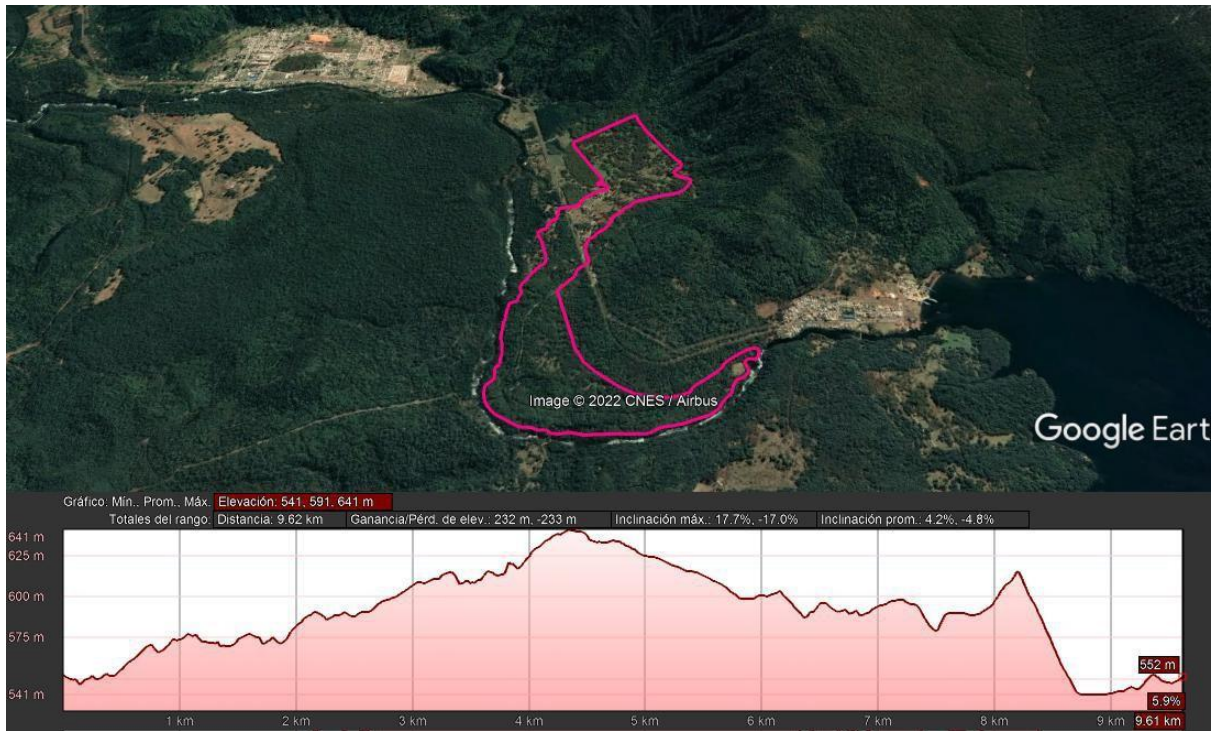

Rutas Huilo Huilo Outdoor Experience Trail Running

Trail Running 25k

Distancia: 25km / Ascenso: 1.450

Trail Running 10k

Distancia: 10km / Ascenso: 230m